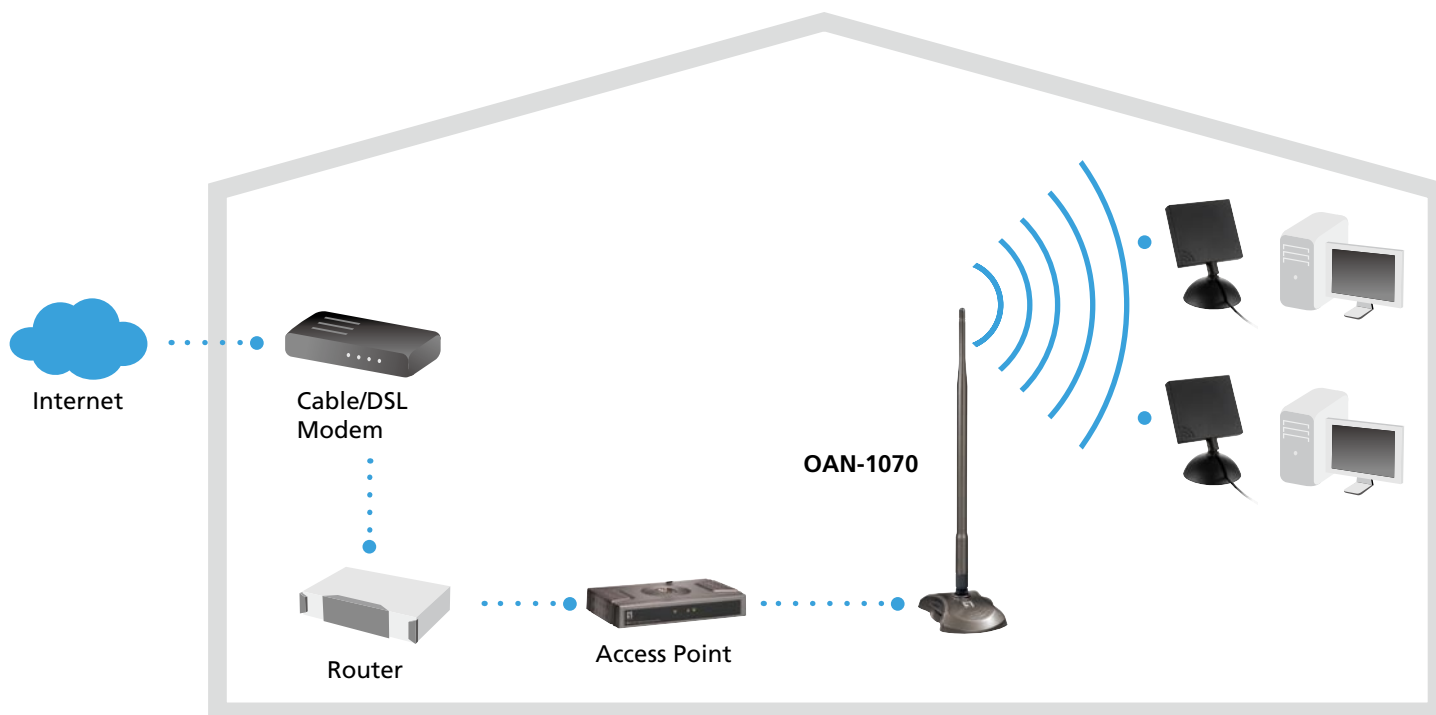

Omni-directional 7dBi Indoor Antenna

OAN-1070

H/W Version: 1

LevelOne OAN-1070 7dBi Omni-directional Indoor Antenna is a desktop antenna that provides further distance connection up to 400~450 meters for 802.11b or 802.11g wireless network by improved signal strength and quality. With the unique design, the antenna can be easily placed in the limited desk space

in order to achieve the best wireless coverage. This antenna kit comes with antenna and the built-in 1.5m GDC-101 extension cable and has been tested for interoperating with LevelOne wireless product equipped with reverse SMA Male connector and detachable antennas.

Humidity

92% @ 25°C

Weight

90 gw

Dimension

70mm x 115mm x 300mm

Product Diagram

Order Information

OAN-1070: Omni-directional 7dBi Indoor Antenna

Package Contents

OAN-1070

Desktop Stand