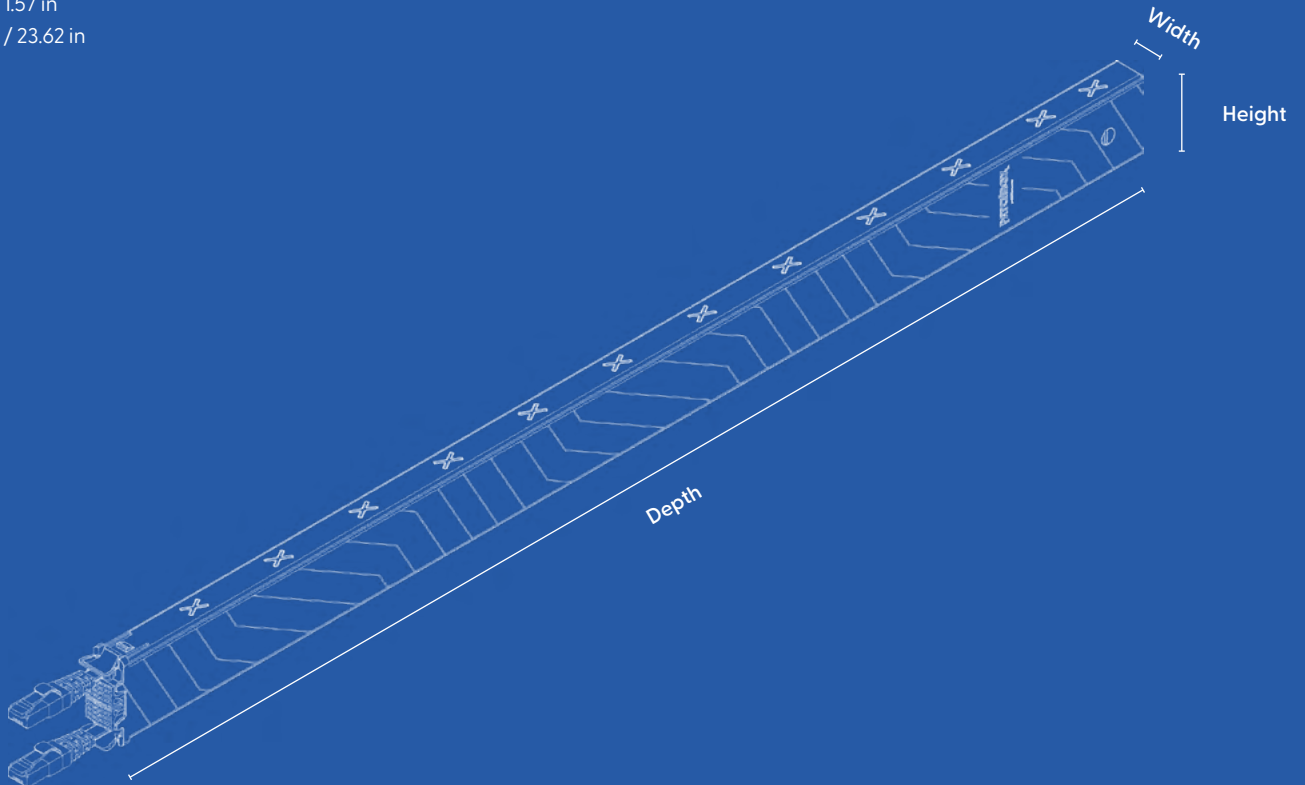

Width: 689 mm Height: 50 mm Depth: 47 mm | Width: 27.12 in Height: 1.96 in Depth: 1.85 in

Custom Tariff Number

85444210

Width: 18mm / 0.70 in
Height: 40mm / 1.57 in
Depth: 600 mm / 23.62 in

patchbox.one / Cassette / 46RU / Fiber Optic