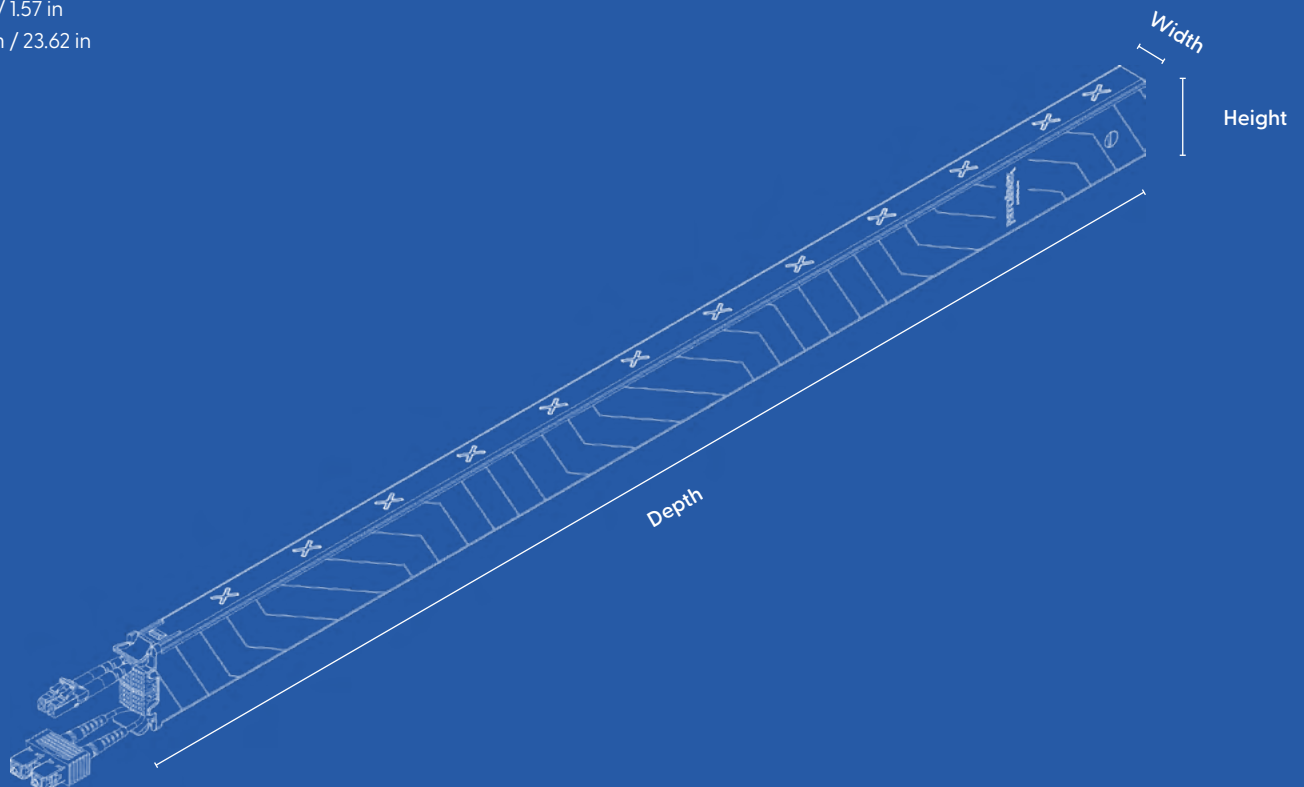

Width: 18mm / 0.70 in
Height: 40mm / 1.57 in
Depth: 600 mm / 23.62 in

patchbox.one / Cassette / 46RU / Cat.6a

Build your own patchbox.one with various cable types and colours of your choice! The patchbox.one / Frame offers space for 24 Cable Cassettes. The flat Cat.6a cable inside patchbox.one / Cassette / 46RU is 2.5m long and covers up to 46RU. You can decide between UTP and STP shielding and eight different cable colours for better overview.