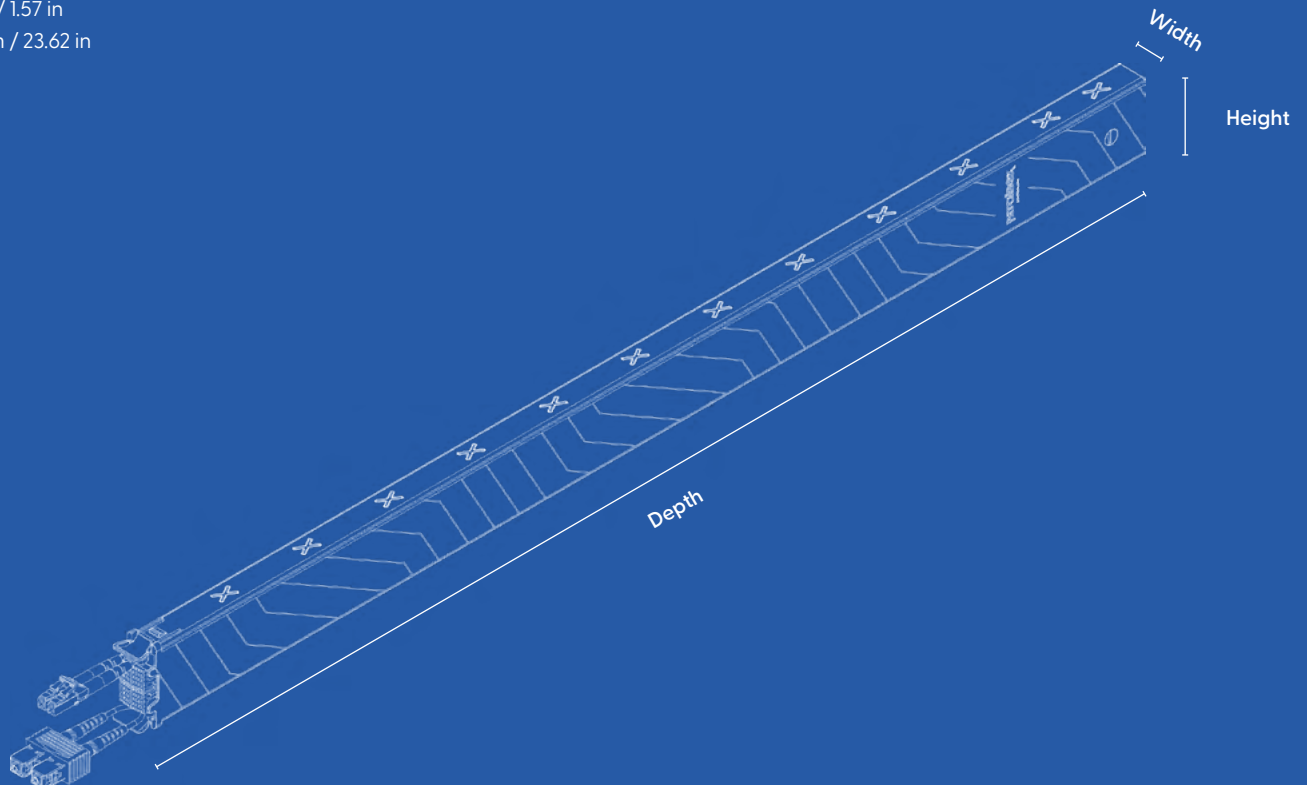

Technical Information LC-SC

OS2 Cable

OS2 RBS 9 μ /125 μ , G.657.B3, LSZH, Yellow, Single-Mode, RoHS compliant

OM4 Cable

OM4 RBS 50 μ /125 μ , LSZH, Erika Violet, Multi-Mode, RoHS compliant

Connector

LC Duplex – LC Duplex / LC Duplex – SC Duplex

Cable Length

2.5 m / 8.2 ft cover 46 RU: 1.8 m / 6 ft extractable + 0.7 m / 2.3 ft overlength non-retractable

Cassette Profiles

ABS and RAL9001

Plastic Parts

Polyoxymethylene POM

Operating Temperature Range

-20°C – 60°C

Ambient Humidity Non-Condensing

10% – 90%

Gross Weight

0.28 kg / 0.61 lbs

Packaging Dimensions

Width: 689 mm Height: 50 mm Depth: 47 mm | Width: 27.12 in Height: 1.96 in Depth: 1.85 in

Custom Tariff Number

85447000

Width: 18mm / 0.70 in
Height: 40mm / 1.57 in
Depth: 600 mm / 23.62 in