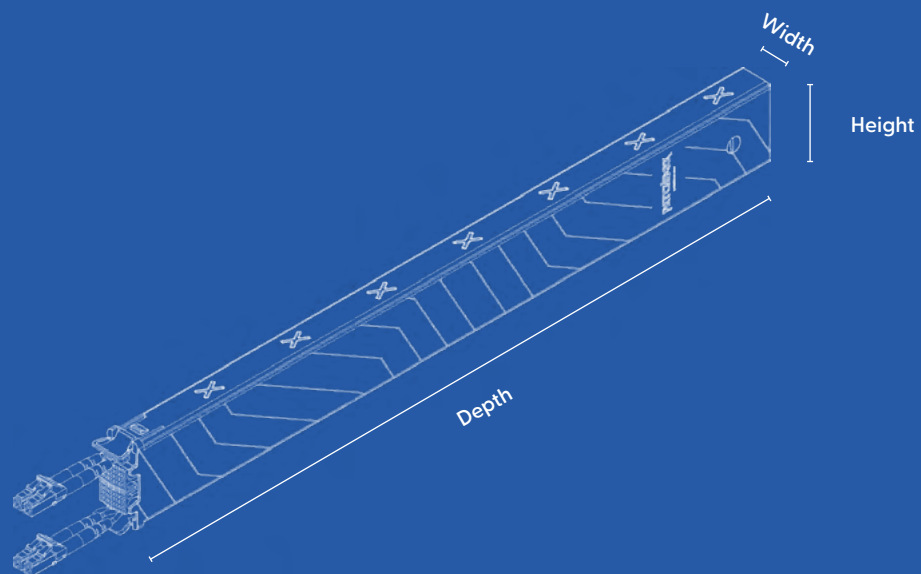

Technical Information LC-LC

OS2 Cable

OS2 RBS 9μ/125μ, G.657.B3, LSZH, Yellow, Single-Mode, RoHS compliant

OM4 Cable

OM4 RBS 50μ/125μ, LSZH, Erika Violet, Multi-Mode, RoHS compliant

Connector

LC Duplex – LC Duplex / LC Duplex – SC Duplex

Cable Length

0.8 m / 2.6 ft cover 8RU

Cassette Profiles

ABS and RAL9001

Plastic Parts

Polyoxymethylene POM

Operating Temperature Range

-20°C – 60°C

Ambient Humidity Non-Condensing

10% – 90%

Gross Weight

0.22 kg / 0.48 lbs

Packaging Dimensions

Width: 689 mm Height: 50 mm Depth: 47 mm | Width: 27.12 in Height: 1.96 in Depth: 1.85 in

Custom Tariff Number

85447000

Width: 18mm / 0.70 in
Height: 40mm / 1.57 in
Depth: 365 mm / 14.37 in