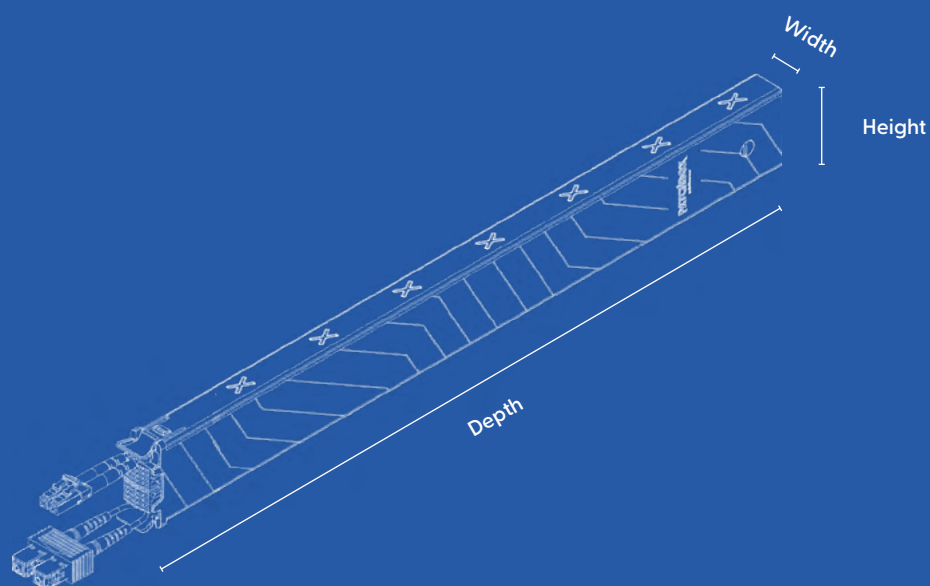

Packaging Dimensions

Width: 689 mm Height: 50 mm Depth: 47 mm | Width: 27.12 in Height: 1.96 in Depth: 1.85 in

Custom Tariff Number

85447000

Width: 18mm / 0.70 in
Height: 40mm / 1.57 in
Depth: 365 mm / 14.37 in