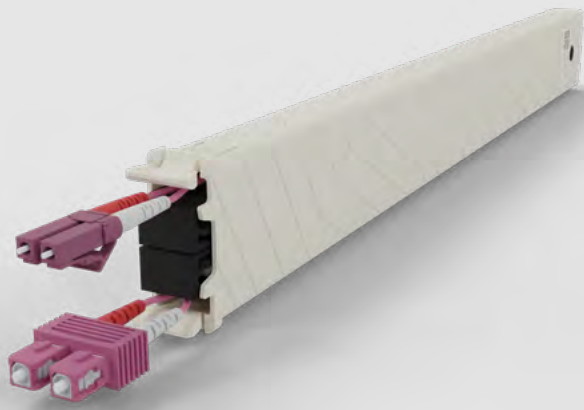

patchbox.one / Cassette / 8RU / Fiber Optic

Build your own patchbox.one with various cable types and colours of your choice! The patchbox.one / Frame offers space for 24 Cable Cassettes. The Fiber Optic cable inside patchbox.one / Cassette / 8RU is 0.8m long and covers up to 8RU. You can decide between OS2 and OM4 and LC-LC and LC-SC connectors.

Items included