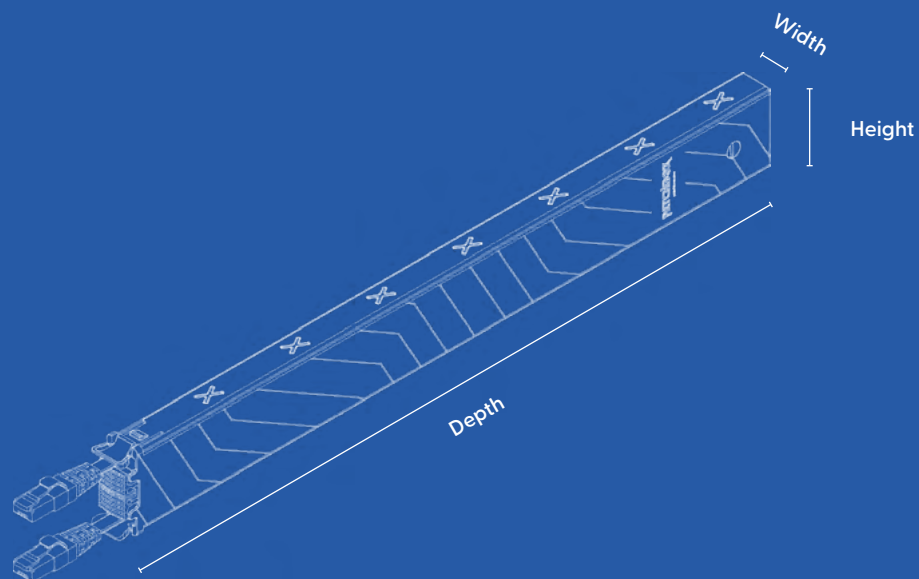

Technical Information

STP Cable

Flat Cat.6a U/FTP, ISO/IEC 11801 Channel Class Ea, ANSI/EIA/TIA-568 Cat 6A Channel, 500MHz, AWG36, 100% stranded copper, PVC jacket, PoE (802.3af), RoHS compliant

UTP Cable

Flat Cat.6a U/UTP, ISO/IEC 11801 Channel Class Ea, ANSI/EIA/TIA-568 Cat 6A Channel, 500MHz, AWG30, 100% stranded copper, PVC jacket, PoE+ (802.3bt, Type 3 (60 W)), RoHS compliant

Connector Cat.6a

RJ45 shielded plug, pins gold plated, snagless booted

Cable Length

0.8 m / 2.6 ft cover 8RU

Cassette Profiles

ABS and RAL9001

Plastic Parts

Polyoxymethylene POM

Operating Temperature Range

-20°C – 60°C

Ambient Humidity Non-Condensing

10% – 90%

Gross Weight

0.2 kg / 0.44 lbs

Packaging Dimensions

Width: 433 mm Height: 50 mm Depth: 28 mm | Width: 17.04 in Height: 1.96 in Depth: 1.10 in

Custom Tariff Number

85444210

Width: 18mm / 0.70 in
Height: 40mm / 1.57 in
Depth: 365 mm / 14.37 in