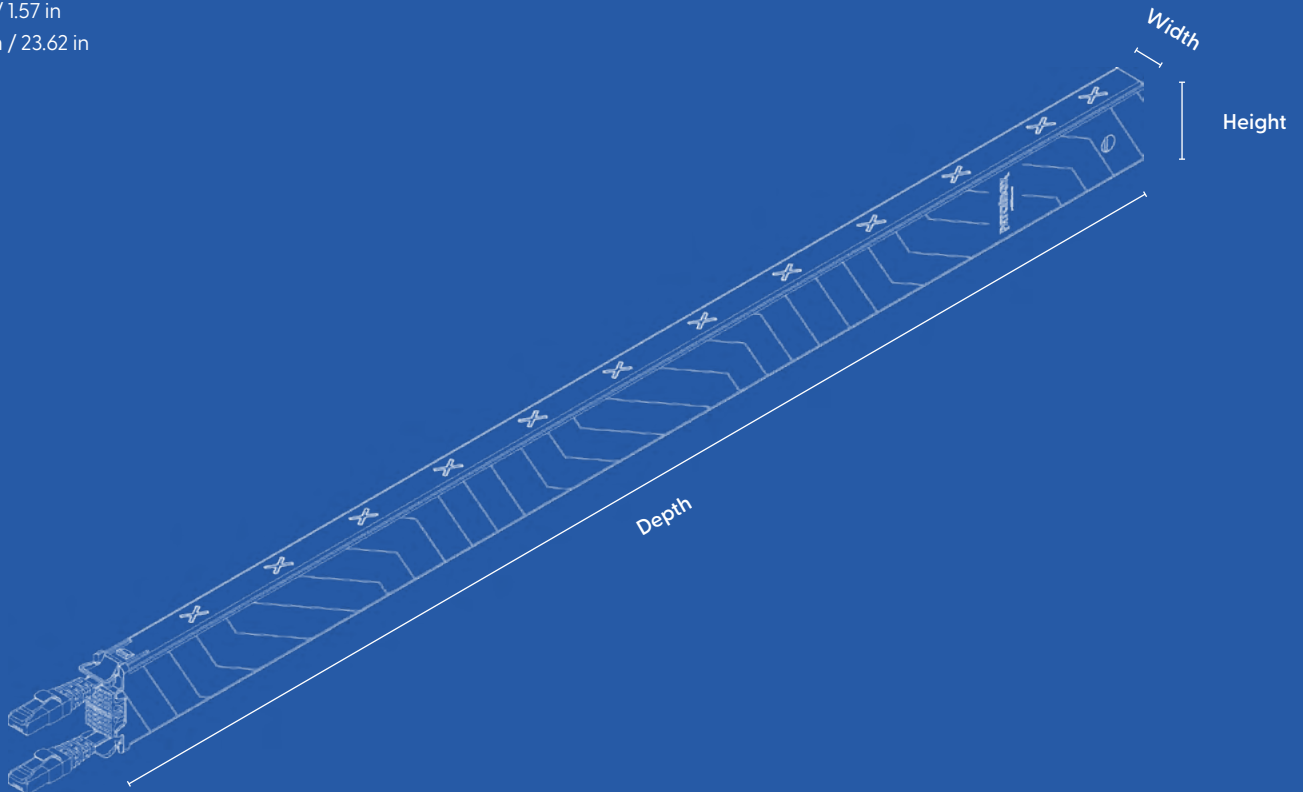

Technical Information

STP Cable

Flat Cat.6a U/FTP, ISO/IEC 11801 Channel Class Ea, ANSI/EIA/TIA-568 Cat 6A Channel, 500MHz, AWG36, 100% stranded copper, PVC jacket, PoE (802.3af), RoHS compliant

UTP Cable

Flat Cat.6a U/UTP, ISO/IEC 11801 Channel Class Ea, ANSI/EIA/TIA-568 Cat 6A Channel, 500MHz, AWG30, 100% stranded copper, PVC jacket, PoE+ (802.3bt, Type 3 (60 W)), RoHS compliant

Connector Cat.6a

RJ45 shielded plug, pins gold plated, snagless booted

Cable Length

1.8 m / 6 ft cover 30RU

Cassette Profiles

ABS and RAL9001

Plastic Parts

Polyoxymethylene POM

Operating Temperature Range

-20°C – 60°C

Ambient Humidity Non-Condensing

10% – 90%

Gross Weight

0.28 kg / 0.61 lbs

Packaging Dimensions

Width: 668 mm Height: 50 mm Depth: 28 mm | Width: 26.29 in Height: 1.96 in Depth: 1.10 in

Custom Tariff Number

85444210

Width: 18mm / 0.70 in
Height: 40mm / 1.57 in
Depth: 600 mm / 23.62 in