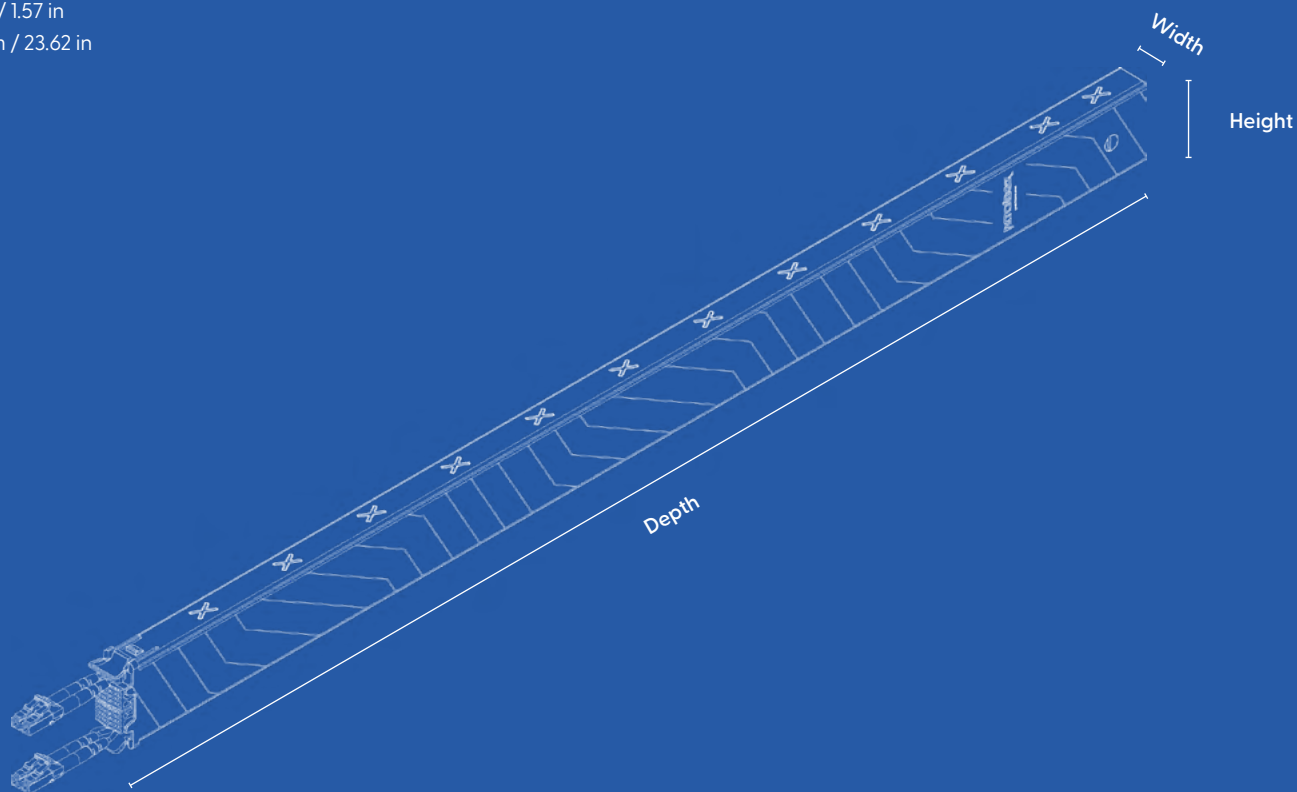

Gross Weight

0.28 kg / 0.61 lbs

Packaging Dimensions

Width: 689 mm Height: 50 mm Depth: 47 mm | Width: 27.12 in Height: 1.96 in Depth: 1.85 in

Custom Tariff Number

85447000

Width: 18mm / 0.70 in
Height: 40mm / 1.57 in
Depth: 600 mm / 23.62 in