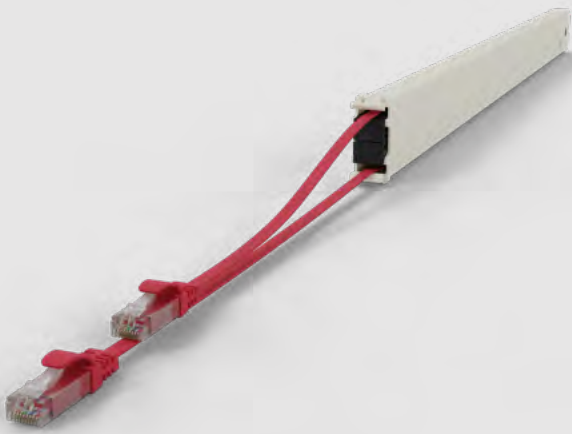

patchbox.one / Cassette / 46RU / Cat.6a

Build your own patchbox.one with various cable types and colours of your choice! The patchbox.one / Frame offers space for 24 Cable Cassettes. The flat Cat.6a cable inside patchbox.one / Cassette / 46RU is 2.5m long and covers up to 46RU. You can decide between UTP and STP shielding and eight different cable colours for better overview.

10 Years of
Warranty

EU Made
Product

Items included