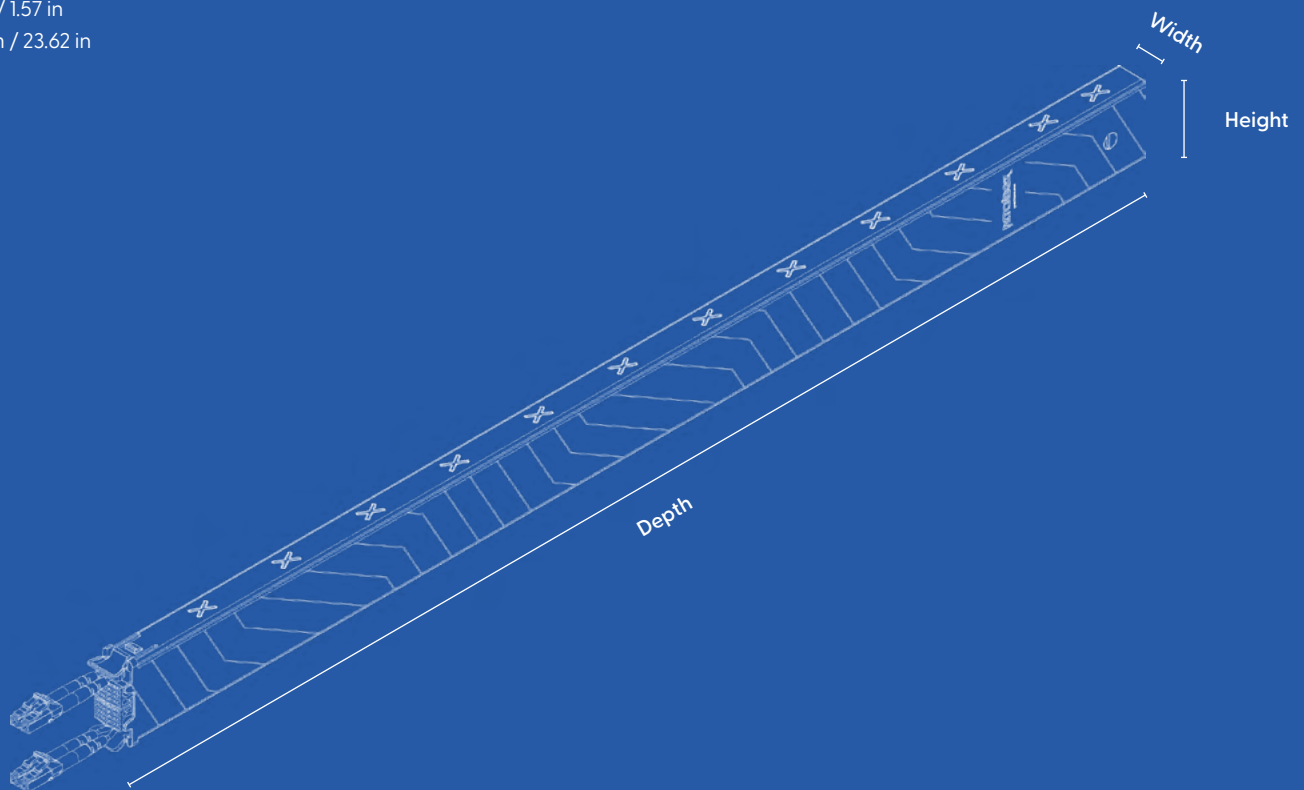

Width: 689 mm Height: 50 mm Depth: 47 mm | Width: 27.12 in Height: 1.96 in Depth: 1.85 in

Custom Tariff Number

85447000

Width: 18mm / 0.70 in
Height: 40mm / 1.57 in
Depth: 600 mm / 23.62 in

Technical Information LC-SC