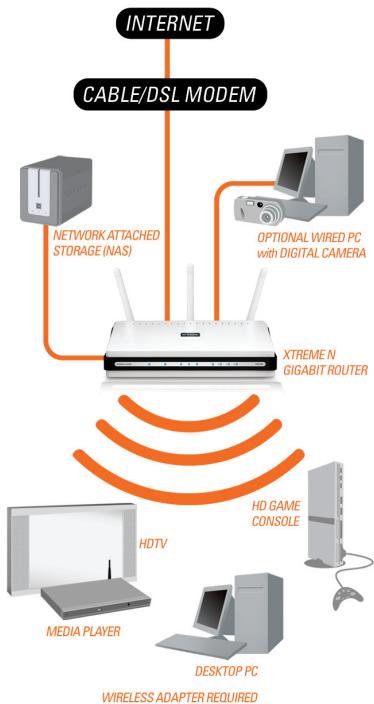

WHAT THIS PRODUCT DOES

Create a wireless network to share high-speed Internet access with computers, game consoles, or media players from greater distances in your home or office.

XTREME N™ ROUTER BENEFITS

- + Intelligent Wireless Prioritization Technology
- + Xtreme N technology allows for farther home coverage¹
- + Secure your wireless network using advanced WEP, WPA™, or WPA2™ encryption
- + Easy to get started with D-Link's new Quick Router Setup Wizard
- + Supports Good Neighbor Policy – will not interfere with other wireless networks
- + Backward compatible with 802.11g and 802.11b devices including -game consoles and digital media players

YOUR NETWORK SETUP

STANDARDS

- + IEEE 802.11n (draft)
- + IEEE 802.11g
- + IEEE 802.11b
- + IEEE 802.3
- + IEEE 802.3u
- + IEEE 802.3ab

DEVICE INTERFACES

- + 802.11n (draft) Wireless LAN
- + 10/100/1000BASE-T Gigabit WAN port
- + 4 10/100/1000BASE-T Gigabit LAN ports
- + USB 2.0 port

ANTENNA TYPE

3 external 2dBi RP-SMA dipole antennas

SECURITY

- + 64/128-bit WEP
- + WPA & WPA2 (Wi-Fi Protected Access)

ADVANCED FIREWALL FEATURES

- + Network Address Translation (NAT)
- + Stateful Packet Inspection (SPI)
- + VPN Pass-Through/Multi-Sessions PPTP/L2TP/IPSec

QoS

- + QoS Engine for prioritizing traffic
- + WISH Stream Engine

DEVICE MANAGEMENT

- + UPnP support
- + DDNS support
- + Integrated Wireless Security Wizard
- + Windows Connect Now (WCN) support
- + Web-Based management using Internet Explorer v6 or later; Mozilla Firefox v2.0 or later; or other Java-Enabled browsers
- + Automatic firmware update notification
- + E-Mail notification for triggered events

* HD and multifunction equipment can only be accessed by a single user at a time

¹ Maximum wireless signal rate derived from IEEE standard 802.11g and draft 802.11n specifications. Actual data throughput will vary. Network conditions and environmental factors, including volume of network traffic, buildings materials and construction, and network overhead, lower actual data throughput rate. Environmental factors will adversely affect wireless signal range. Wireless range and speed rates are D-Link relative performance measurements based on the wireless range and speed rates of a standard Wireless G product from D-Link. Maximum throughput based on D-Link draft 802.11n devices.

² Computer must adhere to Microsoft's recommended System Requirements.

³ The software included with this product is not Mac-compatible.

This product is based on IEEE draft 802.11n specifications and is not guaranteed to be forward compatible with future versions of IEEE 802.11n specifications. Compatibility with draft 802.11n devices from other manufacturers is not guaranteed. All references to speed and range are for comparison purposes only. Product specifications, size and shape are subject to change without notice, and actual product appearance may differ from that depicted herein.

TECHNICAL SPECIFICATIONS

SharePort™ FUNCTION SUPPORT

- Allows connection of external hard drive or multifunction printer to USB port
- Allows sharing of HD space, printing and scanning functions*

CERTIFICATIONS

- + FCC Class B
- + CE
- + IC
- + C-Tick
- + Wi-Fi b/g/n
- + WMM
- + Works with Windows Vista

INSTALLATION

- + Quick Router Setup Utility³
- + SharePort™ Network USB Utility
- + Desktop or wall mount

MINIMUM SYSTEM REQUIREMENTS

- + Computer with:
  - Pentium 3 800MHz or better processor
  - 256MB RAM or higher
  - Windows Vista, XP SP2, 2000, 2003 or Mac OS X v10.4 or higher
  - CD ROM drive
  - SharePort™ Network USB Utility

RECOMMENDED SYSTEM REQUIREMENTS

- For optimal wireless performance:
  - + Rangebooster N™ 650 adapters (DWA-645)

LEDS

- + Power
- + Status
- + Internet / WAN
- + WLAN
- + LAN
- + USB